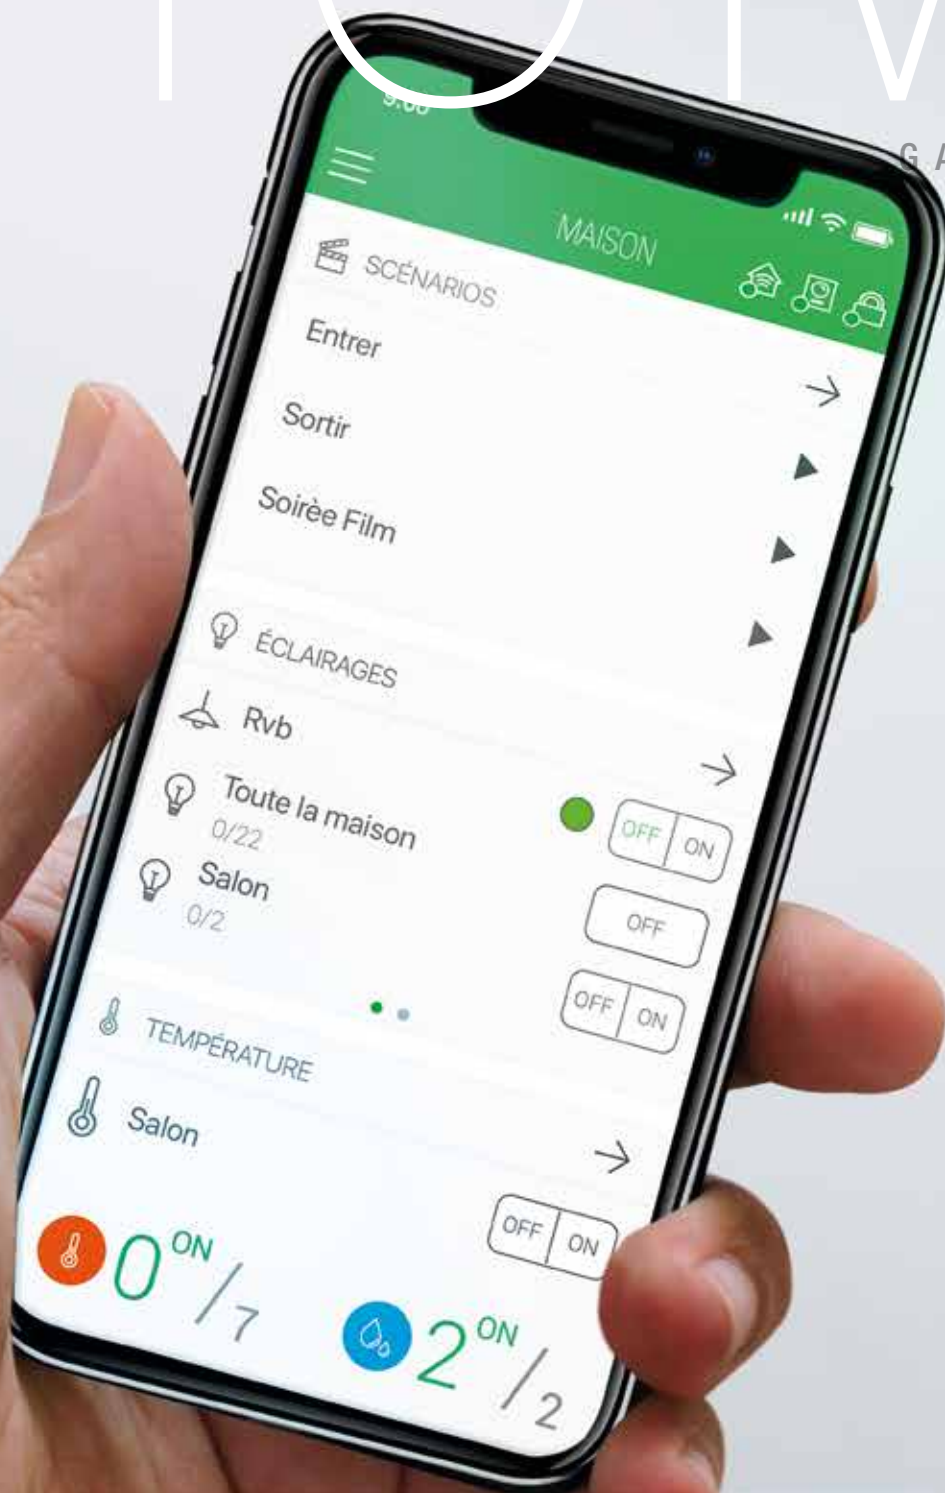

SMART HOME

GAMME DOMOTIQUE

 **Comelit**
Immotec

A photograph of a modern building facade featuring large glass windows and white structural elements. The building has a dark grey upper section and a white lower section. The windows are framed by white, angular structural elements. The building is set against a clear blue sky with a few clouds. The foreground is a green lawn.